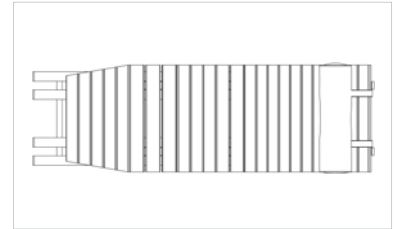

Outdoor Lounge

Basswood supports secured to curved rails. The base is also curved in Basswood, which is considered one of the best woods to use for furniture in Sauna environments. This lounge can also be made in teak for outdoor use. The seat can be positioned at an infinite number of angles for reading or simply relaxing.

Woods and the fabric options can be changed to incorporate customers own material.

Fabric required for headrest is 1 yard.

Dimensions

Height: 29" - 74cm
 Width: 59" - 150cm
 Depth: 20" - 50cm

Finish Options: Natural or oiled for outdoors
Material Options: Available in all woods and fabric options
Leadtime: 8 - 10 Weeks

Other Remarks: The Chaise is shipped in one box and is easily assembled by placing the top on the base.