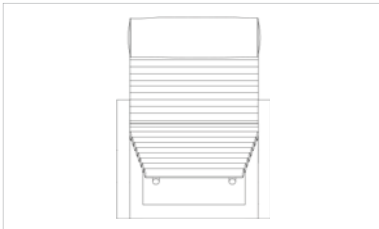

Muggleton Chaise

The Muggleton Chaise is a celebration of comfort, beauty and durability. Evolved from the original Balustrade Chaise, Muggleton's style is evident in this stunning piece, with beautifully stitched and upholstered leather supports secured to Chrome curved rails and base to create an elegant and inviting look. The headrest is also upholstered in leather.

Metals and the fabric options can be changed to incorporate customers own material.

Leather required for headrest is 0.5 a hide and for the supports is 1.5 hides.

Dimensions

Height: 29" - 74cm
Width: 59" - 150cm
Depth: 20" - 50cm

Finish Options: Brushed, Polished or Chrome
Material Options: Available in all metal and leather options
Leadtime: 8 - 10 Weeks

Other Remarks: The Chaise is shipped in one box and is easily assembled.