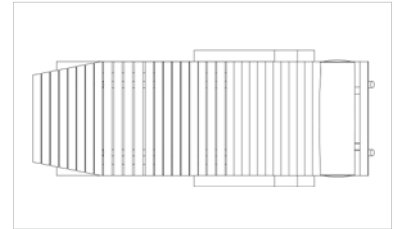

Muggleton Chaise

The Muggleton Chaise is a celebration of comfort, beauty and durability. Evolved from the original Balustrade Chaise, Muggleton's style is evident in this stunning piece, with beautifully stitched and upholstered leather supports secured to Chrome curved rails and base to create an elegant and inviting look. The headrest is also upholstered in leather.

Metals and the fabric options can be changed to incorporate customers own material.

Leather required for headrest is 0.5 a hide and for the supports is 1.5 hides.

Dimensions

Height: 29" - 74cm
Width: 59" - 150cm
Depth: 20" - 50cm

Finish Options: Brushed, Polished or Chrome
Material Options: Available in all metal and leather options
Leadtime: 8 - 10 Weeks

Other Remarks: The Chaise is shipped in one box and is easily assembled.