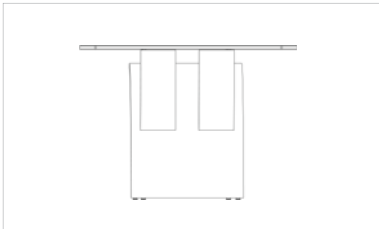

## Interlocking Dining Table

Two pieces of tapered Macassar Ebony slide through each other fitting together without glue to create this dining table. Stainless steel is used at one end and supports a 3/4" - 19 mm thick glass top.

Dining tables are made to order so we are able to easily change the table dimensions. Prices are quoted by table size.

Glass edgework is shown as Flat Polished with safety corners and is available in other options.

### Dimensions

Height: 30" - 76cm  
 Width: 84" - 213cm  
 Depth: 46" - 117cm

**Finish Options:** Satin or High Gloss  
**Material Options:** Available in all woods and metal options  
**Leadtime:** 8 - 10 Weeks