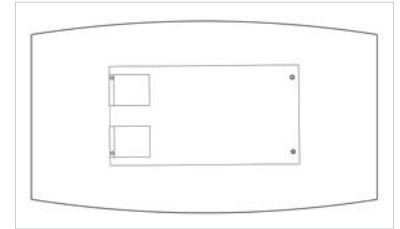

## Interlocking Dining Table

Two pieces of tapered Macassar Ebony slide through each other fitting together without glue to create this dining table. Stainless steel is used at one end and supports a 3/4" - 19 mm thick glass top.

Dining tables are made to order so we are able to easily change the table dimensions. Prices are quoted by table size.

Glass edgework is shown as Flat Polished with safety corners and is available in other options.

### Dimensions

Height: 30" - 76cm  
 Width: 84" - 213cm  
 Depth: 46" - 117cm

**Finish Options:** Satin or High Gloss  
**Material Options:** Available in all woods and metal options  
**Leadtime:** 8 - 10 Weeks