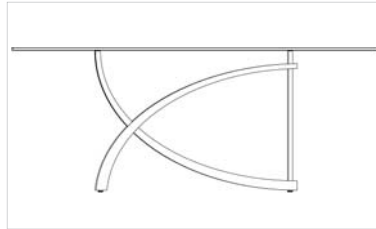

## Interlocking Dining Table

Two pieces of tapered Macassar Ebony slide through each other fitting together without glue to create this dining table. Stainless steel is used at one end and supports a 3/4" - 19 mm thick glass top.

Dining tables are made to order so we are able to easily change the table dimensions. Prices are quoted by table size.

Glass edgework is shown as Flat Polished with safety corners and is available in other options.

### Dimensions

Height: 30" - 76cm  
 Width: 84" - 213cm  
 Depth: 46" - 117cm

**Finish Options:** Satin or High Gloss  
**Material Options:** Available in all woods and metal options  
**Leadtime:** 8 - 10 Weeks