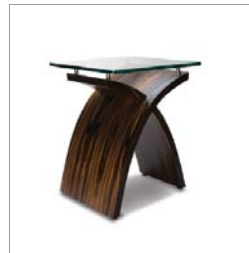

Shipping \$300

Free Form Lights
W 48" (4 lights)
\$2200
W 60" (5 lights) as shown
\$2400
W 75" (6 lights)
\$2600

Shipping \$250

Desk \$8400
H 30" W 60" D 30"

Shipping \$450

Chaise Lounge \$7200
H 29" W 59" D 20"

Shipping \$450

Macassar Stool \$1800
26" Counter height
30" Bar Height

Shipping \$150

Interlocking End Table \$2200
H 20" W 18" D 18"

Shipping \$150

Wave Console \$5400
H 33" W 53" D 18"

Shipping \$450

Balustrade Chaise \$5400
H 29" W 59" D 20"