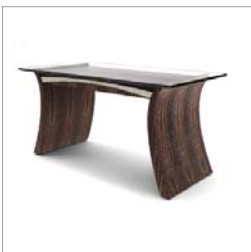

andrewmuggleton
PRICING

Lotus Bench
H 31" W 48" D 20"
\$7000
H 31" W 60" D 20"
\$7200
H 31" W 72" D 20"
\$7400

Shipping \$450

Arched Coffee Table \$5400
H 16" W 45" D 35"

Shipping \$300

Interlocking Console \$5400
H 33" W 53" D 18"

Shipping \$300

Free Form Lights
W 48" (4 lights)
\$2200
W 60" (5 lights) as shown
\$2400
W 75" (6 lights)
\$2600

Shipping \$250

Desk \$8400
H 30" W 60" D 30"

Shipping \$450

Chaise Lounge \$7200
H 29" W 59" D 20"

Shipping \$450

Macassar Stool \$1800
26" Counter height
30" Bar Height

Shipping \$150

Interlocking End Table \$2200
H 20" W 18" D 18"

Shipping \$150

Wave Console \$5400
H 33" W 53" D 18"

Shipping \$450

Balustrade Chaise \$5400
H 29" W 59" D 20"