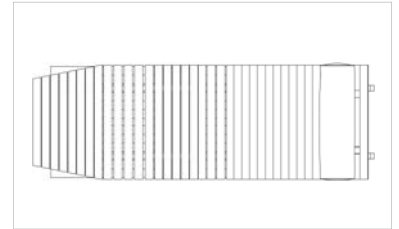

Balustrade Chaise Sauna

Basswood supports secured to curved rails. The base is also curved in Basswood, which is considered one of the best woods to use for furniture in Sauna environments. This chaise can also be made in teak for outdoor use.

Woods and the fabric options can be changed to incorporate customers own material.

Fabric required for headrest is 1 yard.

Dimensions

Height: 29" - 74cm
 Width: 59" - 150cm
 Depth: 20" - 50cm

Finish Options: Natural or oiled for outdoors
Material Options: Available in all woods and fabric options
Leadtime: 8 - 10 Weeks