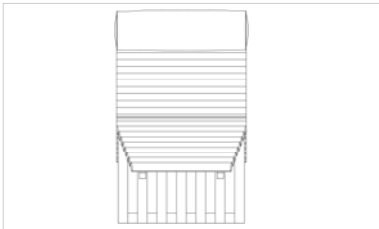

Balustrade Chaise Sauna

Basswood supports secured to curved rails. The base is also curved in Basswood, which is considered one of the best woods to use for furniture in Sauna environments. This chaise can also be made in teak for outdoor use.

Woods and the fabric options can be changed to incorporate customers own material.

Fabric required for headrest is 1 yard.

Dimensions

Height: 29" - 74cm
 Width: 59" - 150cm
 Depth: 20" - 50cm

Finish Options: Natural or oiled for outdoors
Material Options: Available in all woods and fabric options
Leadtime: 8 - 10 Weeks