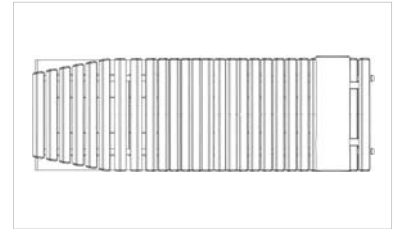

Arched Chaise

The Muggleton Chaise is a celebration of comfort, beauty and durability. Evolved from the Macassar Chaise, Muggleton's style is evident in this stunning piece, with beautifully stitched and upholstered leather supports secured to Chrome curved rails and base to create an elegant and inviting look. The headrest is also upholstered in leather. The seat can be positioned at an infinite number of angles for reading or simply relaxing.

Metals and the fabric options can be changed to incorporate customers own material.

Leather required for headrest is 0.5 a hide and for the supports is 1.5 hides.

Dimensions

Height: 29" - 74cm
 Width: 59" - 150cm
 Depth: 20" - 50cm