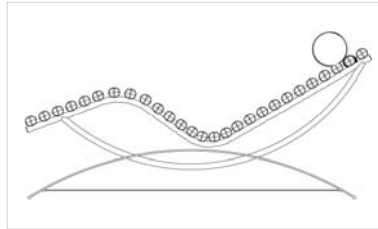

Arched Chaise

The Muggleton Chaise is a celebration of comfort, beauty and durability. Evolved from the Macassar Chaise, Muggleton's style is evident in this stunning piece, with beautifully stitched and upholstered leather supports secured to Chrome curved rails and base to create an elegant and inviting look. The headrest is also upholstered in leather. The seat can be positioned at an infinite number of angles for reading or simply relaxing.

Metals and the fabric options can be changed to incorporate customers own material.

Leather required for headrest is 0.5 a hide and for the supports is 1.5 hides.

Dimensions

Height: 29" - 74cm
 Width: 59" - 150cm
 Depth: 20" - 50cm